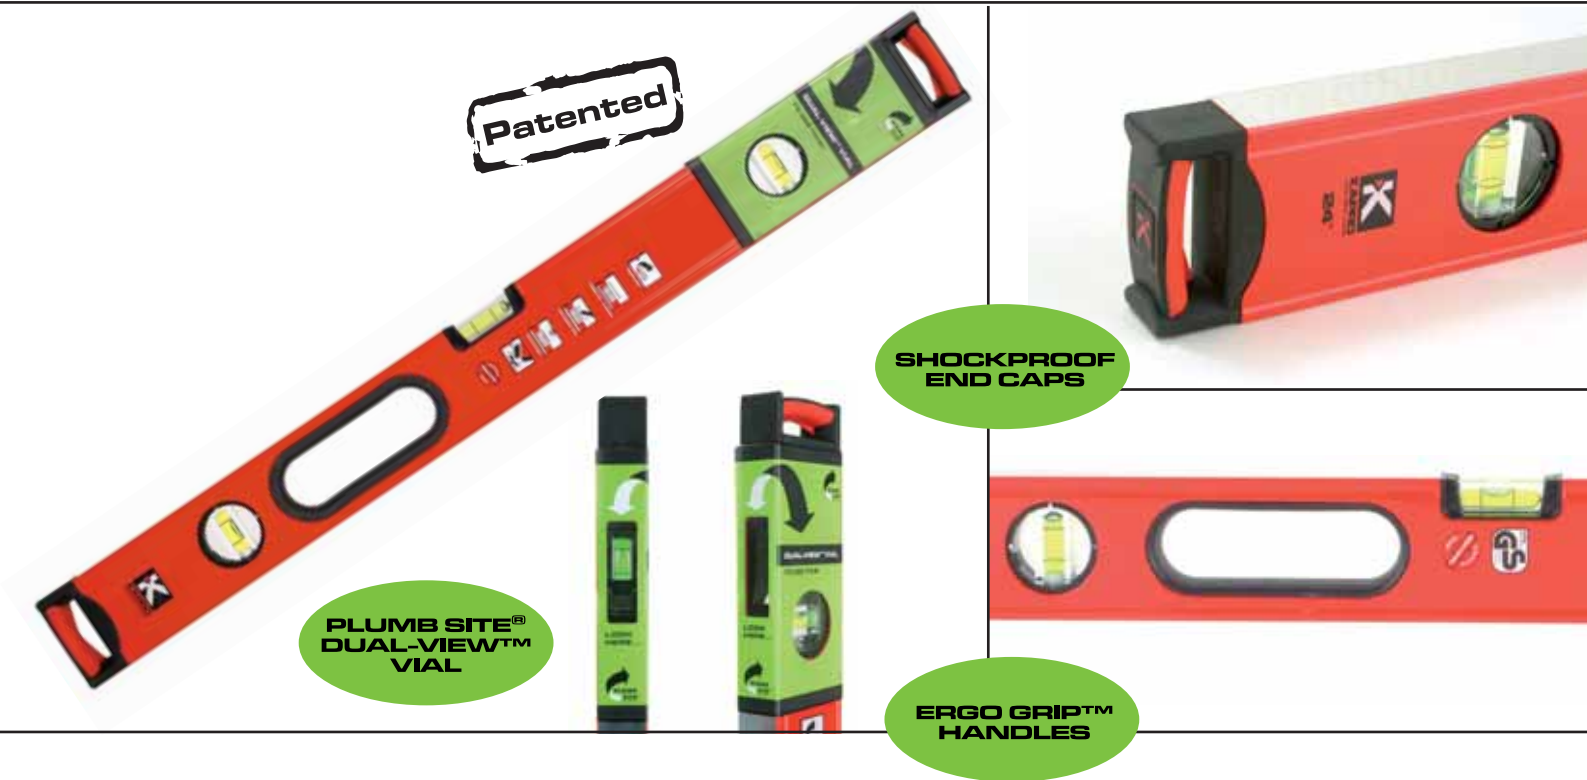

985 APOLLO WITH SHOCKPROOF END CAPS
THE PROFESSIONAL BOX LEVEL

FEATURES

- Plumb Site® Dual-View™ vial
- 3 solid acrylic vials
- 2 milled surfaces on lengths up to 48" (120cm)
- Shock absorbing bi-material end caps
- Ergo Grip™ non-slip handles
- Accuracy: 0.0005 in/in. (0.5mm/m)
- Available with rare-earth magnets: model 985M

985 APOLLO WITH SHOCKPROOF END CAPS

THE PROFESSIONAL BOX LEVEL

0.0005"/"
(0.5mm/m)

Plumb Site®

Shockproof Vials

UV Resistant

Shockproof End Caps

Magnetic

Model 985

Lengths	Master carton	Master carton LxWxH	Master carton cube	Master carton weight	UPC/EAN code
16" (40cm)	10 units	16.4" x 5" x 5.4" 41 x 12.5 x 13.5	0.24 ft ³ 0.007m ³	8.8 lb 4 kg	739632719225 7290100841396
20" (50cm)		20.4" x 5" x 5.4" 51 x 12.5 x 13.5	0.29 ft ³ 0.008 m ³	11 lb 5 kg	7290100841402
24" (60cm)		24.4" x 5" x 5.4" 61 x 12.5 x 13.5	0.38 ft ³ 0.010 m ³	13.2 lb 6 kg	739632719232 7290100841198
32" (80cm)		32.4" x 5" x 5.4" 81 x 12.5 x 13.5	0.48 ft ³ 0.013 m ³	17.6 lb 8 kg	739632719249 7290100841228
36" (90cm)		36.4" x 5" x 5.4" 91 x 12.5 x 13.5	0.58 ft ³ 0.015m ³	19.8 lb 9 kg	739632719256 7290100841419
40" (100cm)		40.4" x 5" x 5.4" 101 x 12.5 x 13.5	0.70 ft ³ 0.017 m ³	22 lb 10 kg	739632719263 7290100841235
48" (120cm)		48.4" x 5" x 5.4" 121 x 12.5 x 13.5	0.78 ft ³ 0.020 m ³	26.4 lb 12 kg	739632719270 7290100841242
60" (150cm)	1 unit	Ø 2.6" x 62" 6.5 x 155cm	0.16 ft ³ 0.004 m ³	3.7 lb 1.7 kg	7290100841259
72" (180cm)	1 unit	Ø 2.6" x 74" 6.5 x 185cm	0.18 ft ³ 0.005 m ³	4.4 lb 2 kg	7290100841266 739632719287
80" (200cm)	1 unit	Ø 2.6" x 82" 6.5 x 205cm	0.2 ft ³ 0.006 m ³	4.84 lb 2.2 kg	739632719294 7290100841273
96" (250cm)	1 unit	Ø 2.6" x 82" 6.5 x 255cm	0.24 ft ³ 0.008 m ³	5.9 lb 2.7 kg	